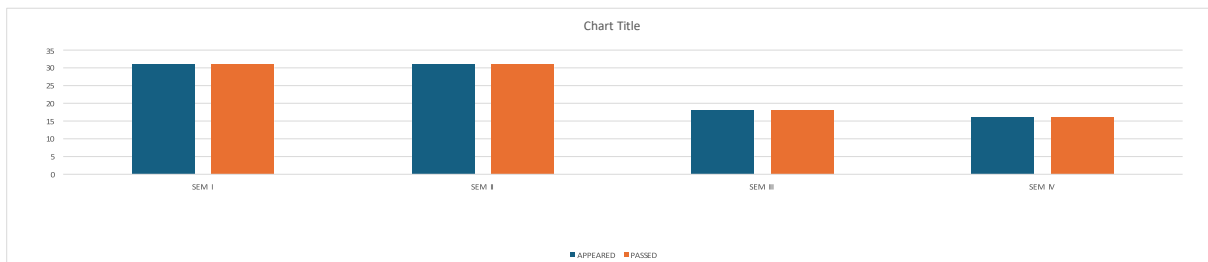

TELANGANA TRIBAL WELFARE RESIDENTIAL DEGREE COLLEGE (G) - MAHABUBABAD

COMPUTER SCIENCE RESULT ANALYSIS

Academic Year 2017- 18

SEMESTER	APPEARED	PASSED	PERCENTAGE
SEM I	20	20	100%
SEM II	22	22	100%

Academic Year 2018-19

SEMESTER	APPEARED	PASSED	PERCENTAGE
SEM I	31	31	100%
SEM II	31	31	100%
SEM III	18	18	100%
SEM IV	16	16	100%

Academic Year 2019-20

SEMESTER	APPEARED	PASSED	PERCENTAGE
SEM I	34	34	100%
SEM II	34	34	100%
SEM III	31	31	100%
SEM IV	31	31	100%
SEM V	15	15	100%
SEM VI	15	15	100%