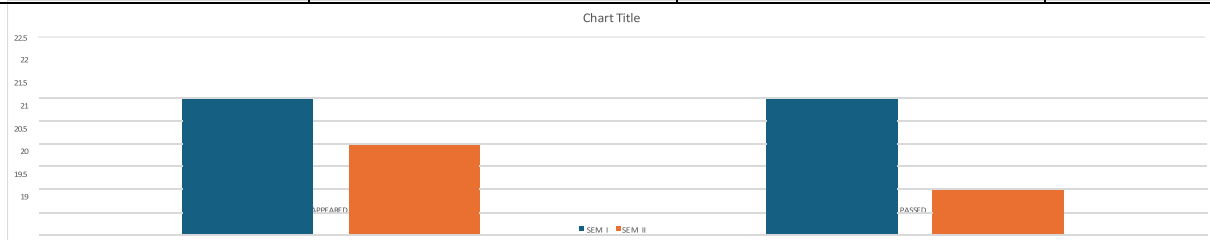

Academic Year 2020-21

SEMESTER	APPEARED	PASSED	PERCENTAGE
SEM I	31	29	93%
SEM II	31	30	97%
SEM III	34	34	100%
SEM IV	34	34	100%
SEM V	31	31	100%
SEM VI	31	31	100%

Academic Year 2021-22 MPCS

SEMESTER	APPEARED	PASSED	PERCENTAGE
SEM I	23	22	96%
SEM II	23	22	96%
SEM III	33	31	94%
SEM IV	32	32	100%
SEM V	31	21	68%
SEM VI	29	23	79.30%

Academic Year 2021-22 MSTCS

SEMESTER	APPEARED	PASSED	PERCENTAGE
SEM I	22	22	100%
SEM II	21	20	95.20%

Academic Year 2022-23 MPCS			
SEMESTER	APPEARED	PASSED	PERCENTAGE
SEM I	13	10	76.9
SEM II	11	10	90.9
SEM III	23	23	100
SEM IV	23	23	100
SEM V	32	32	100
SEM VI	30	29	96.67