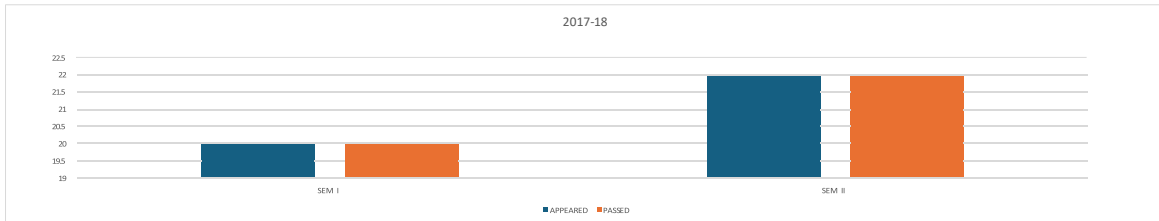

TELANGANA TRIBAL WELFARE RESIDENTIAL DEGREE COLLEGE (G) - MAHABUBABAD

COMPUTER SCIENCE RESULT ANALYSIS

Academic Year 2017- 18

SEMESTER	APPEARED	PASSED	PERCENTAGE
SEM I	20	20	100%
SEM II	22	22	100%

Academic Year 2018-19

SEMESTER	APPEARED	PASSED	PERCENTAGE
SEM I	31	31	100%
SEM II	31	31	100%
SEM III	18	18	100%
SEM IV	16	16	100%

Academic Year 2019-20

SEMESTER	APPEARED	PASSED	PERCENTAGE
SEM I	34	34	100%
SEM II	34	34	100%
SEM III	31	31	100%
SEM IV	31	31	100%
SEM V	15	15	100%
SEM VI	15	15	100%