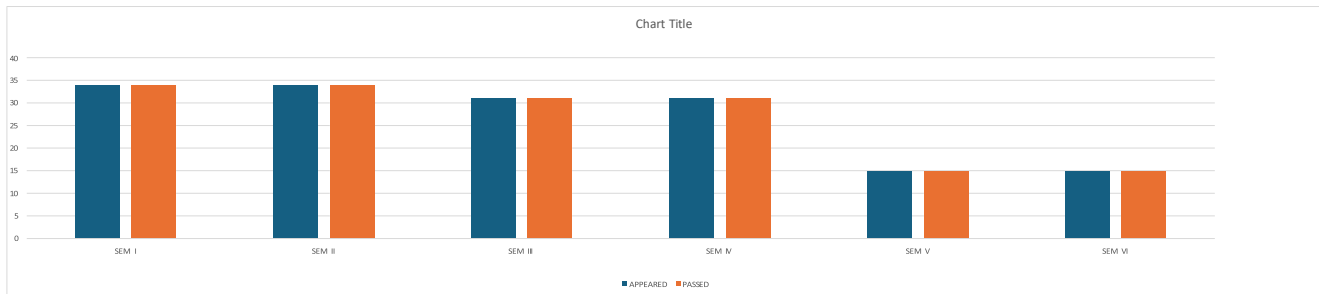

TELANGANA TRIBAL WELFARE RESIDENTIAL DEGREE COLLEGE (G) - MAHABUBABAD

COMPUTER SCIENCE RESULT ANALYSIS

Academic Year 2017- 18

SEMESTER	APPEARED	PASSED	PERCENTAGE
SEM I	20	20	100%
SEM II	22	22	100%

Academic Year 2018-19

SEMESTER	APPEARED	PASSED	PERCENTAGE
SEM I	31	31	100%
SEM II	31	31	100%
SEM III	18	18	100%
SEM IV	16	16	100%

Academic Year 2019-20

SEMESTER	APPEARED	PASSED	PERCENTAGE
SEM I	34	34	100%
SEM II	34	34	100%
SEM III	31	31	100%
SEM IV	31	31	100%
SEM V	15	15	100%
SEM VI	15	15	100%