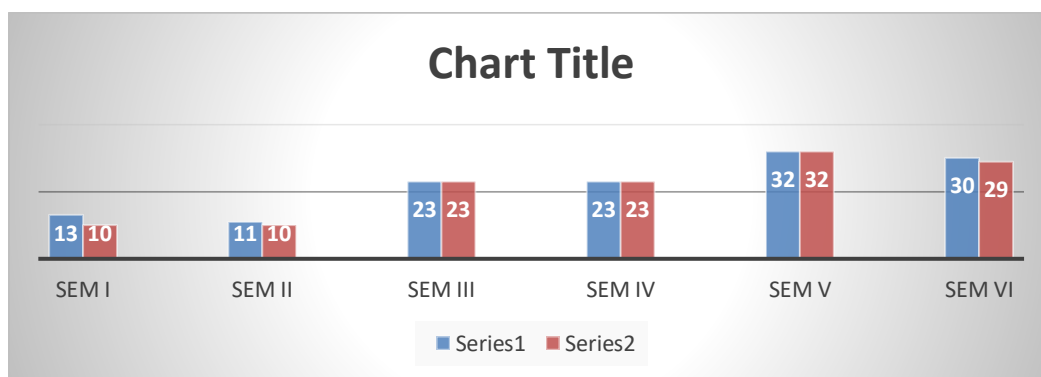

Academic Year 2020-21

SEMESTER	APPEARED	PASSED	PERCENTAGE
SEM I	31	29	93%
SEM II	31	30	97%
SEM III	34	34	100%
SEM IV	34	34	100%
SEM V	31	31	100%
SEM VI	31	31	100%

Academic Year 2021-22 MPCS

SEMESTER	APPEARED	PASSED	PERCENTAGE
SEM I	23	22	96%
SEM II	23	22	96%
SEM III	33	31	94%
SEM IV	32	32	100%
SEM V	31	21	68%
SEM VI	29	23	79.30%

Academic Year 2021-22 MSTCS

SEMESTER	APPEARED	PASSED	PERCENTAGE
SEM I	22	22	100%
SEM II	21	20	95.20%

Academic Year 2022-23 MPCS			
SEMESTER	APPEARED	PASSED	PERCENTAGE
SEM I	13	10	76.9
SEM II	11	10	90.9
SEM III	23	23	100
SEM IV	23	23	100
SEM V	32	32	100
SEM VI	30	29	96.67